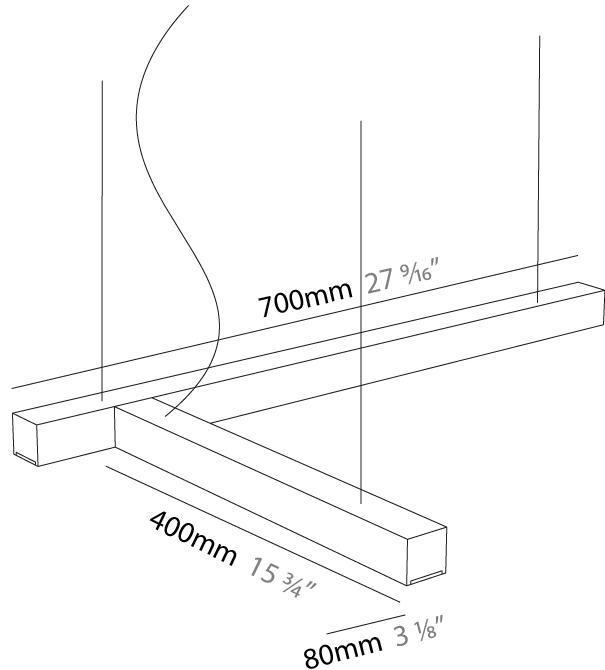

L-SHAPE SUSPENSION

D71001-

base number
Color   Finish
Temperature   Options

1. To build a product code in our configurator select the specify button on the base model # product page
2. To build a manual product code on this datasheet choose from the options listed below in blue font and add the suffix to the base model #

GENERAL

Series: LED40 Modular
Subseries: L-Shape
Brand: Tunto
Division: Design
Mounting Type: Suspension
Mounting Location: Ceiling
Subcategory: Modular Systems

PHYSICAL

Shape: Rectangle
Length (mm): 700
Length (in): 27 ⁹/₁₆"
Width (mm): 400
Width (in): 15 ³/₄"
Height (mm): 40
Height (in): 1 ⁹/₁₆"
Max. Overall Height (mm): 2040
Max. Overall Height (in): 80 ⁵/₁₆"
Extension (mm): 80
Extension (in): 3 ¹/₈"
Light Distribution: Direct
Diffuser: Opal;
Fixture Finish: [WAL](#) / [ASH](#) / [OAK](#) / [BLK](#) / [WHI](#)
Fixture Material: Wood

ELECTRICAL

Lamp Type: LED
Input Wattage (W): 23
Total Output Wattage (W): 19
Dimming: Tri-Mode (Non-Dimming and Phase Dimming (120Vac only) and 0-10V Dimming)
Driver Included: Yes
Driver Location: Integrated
Driver Type: Constant Current - Universal
Driver Class: Class 2
Input Voltage (V): 120 - 277
Constant Current (MA): 700

LED

Color Temperature (°K): [2700](#) / [3000](#) / [4000](#)
Max. Delivered Lumen (lm): 1000
CRI: >93 CRI
Lamp Life (hrs): 50000

OPTICAL

RATINGS AND CERTIFICATIONS

Certified By: Certified for North American Standards
IP rating: IP20