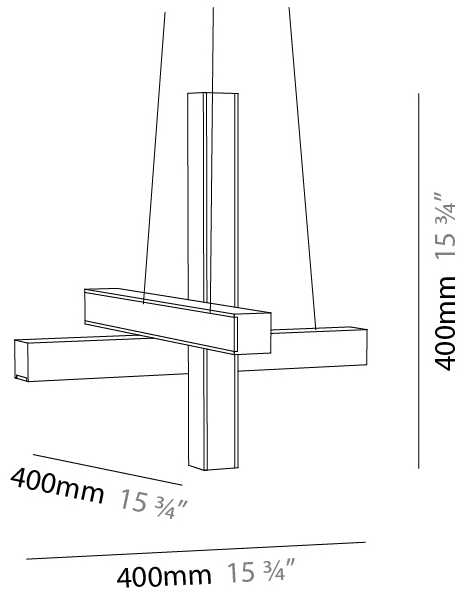

PROJECT	
TYPE	
SPECIFIER	
QUANTITY	
DATE	

CROSS SHAPE SUSPENSION

D71028-

base number
Color   Finish
Temperature   Options

1. To build a product code in our configurator select the specify button on the base model # product page
2. To build a manual product code on this datasheet choose from the options listed below in blue font and add the suffix to the base model #

GENERAL

Series: LED40 Modular
Subseries: Cross Shape
Brand: Tunto
Division: Design
Mounting Type: Suspension
Mounting Location: Ceiling
Subcategory: Modular Systems

PHYSICAL

Shape: Abstract
Length (mm): 400
Length (in): 15 ¾
Width (mm): 400
Width (in): 15 ¾
Height (mm): 400
Height (in): 15 ¾
Max. Overall Height (mm): 2400
Max. Overall Height (in): 94 ½
Extension (mm): 80
Extension (in): 3 ⅛
Light Distribution: Omnidirectional
Diffuser: Opal
Fixture Finish: [WAL](#) / [ASH](#) / [OAK](#) / [BLK](#) / [WHI](#)
Fixture Material: Wood

ELECTRICAL

Lamp Type: LED
Input Wattage (W): 23
Total Output Wattage (W): 18.9
Dimming: Tri-Mode (Non-Dimming and Phase Dimming (120Vac only) and 0-10V Dimming)
Driver Included: Yes
Driver Location: Integrated
Driver Type: Constant Current - Universal
Driver Class: Class 2
Input Voltage (V): 120 - 277
Constant Current (MA): 700

LED

Color Temperature (°K): [2700](#) / [3000](#) / [4000](#)
Max. Delivered Lumen (lm): 1100
CRI: >93 CRI
Lamp Life (hrs): 50000

OPTICAL

RATINGS AND CERTIFICATIONS

Certified By: Certified for North American Standards
IP rating: IP20