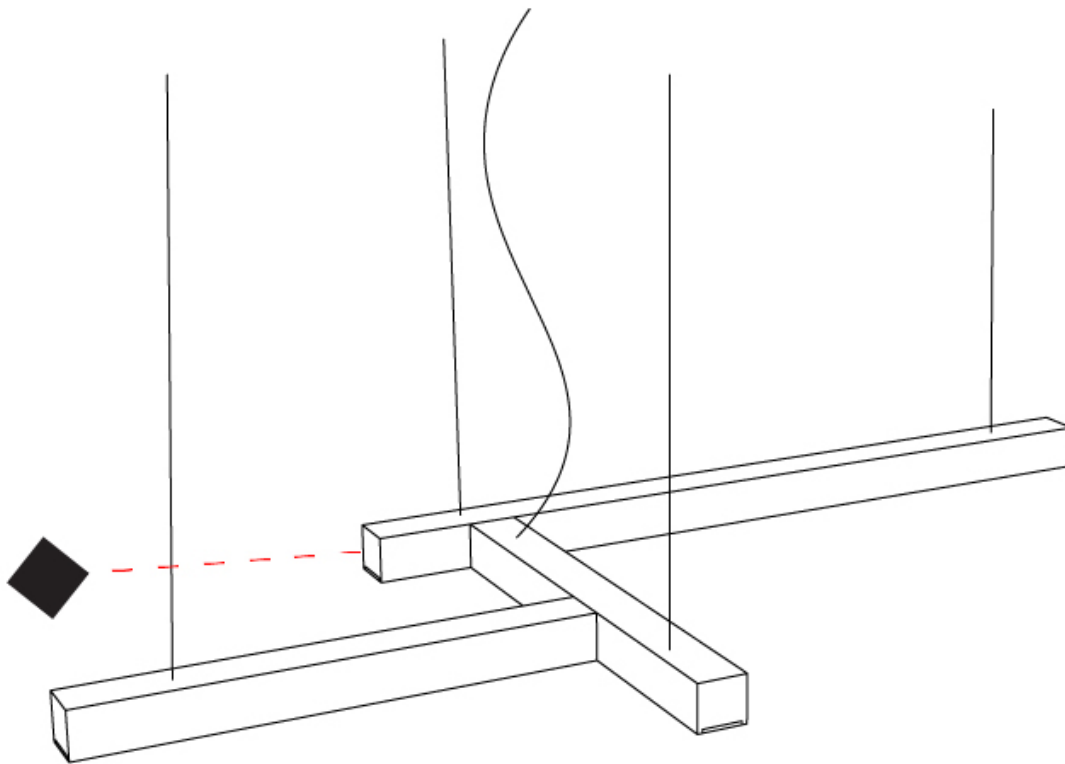

SHAPE 4 SUSPENSION

D71002-

PROJECT

TYPE

SPECIFIER

QUANTITY

DATE

D